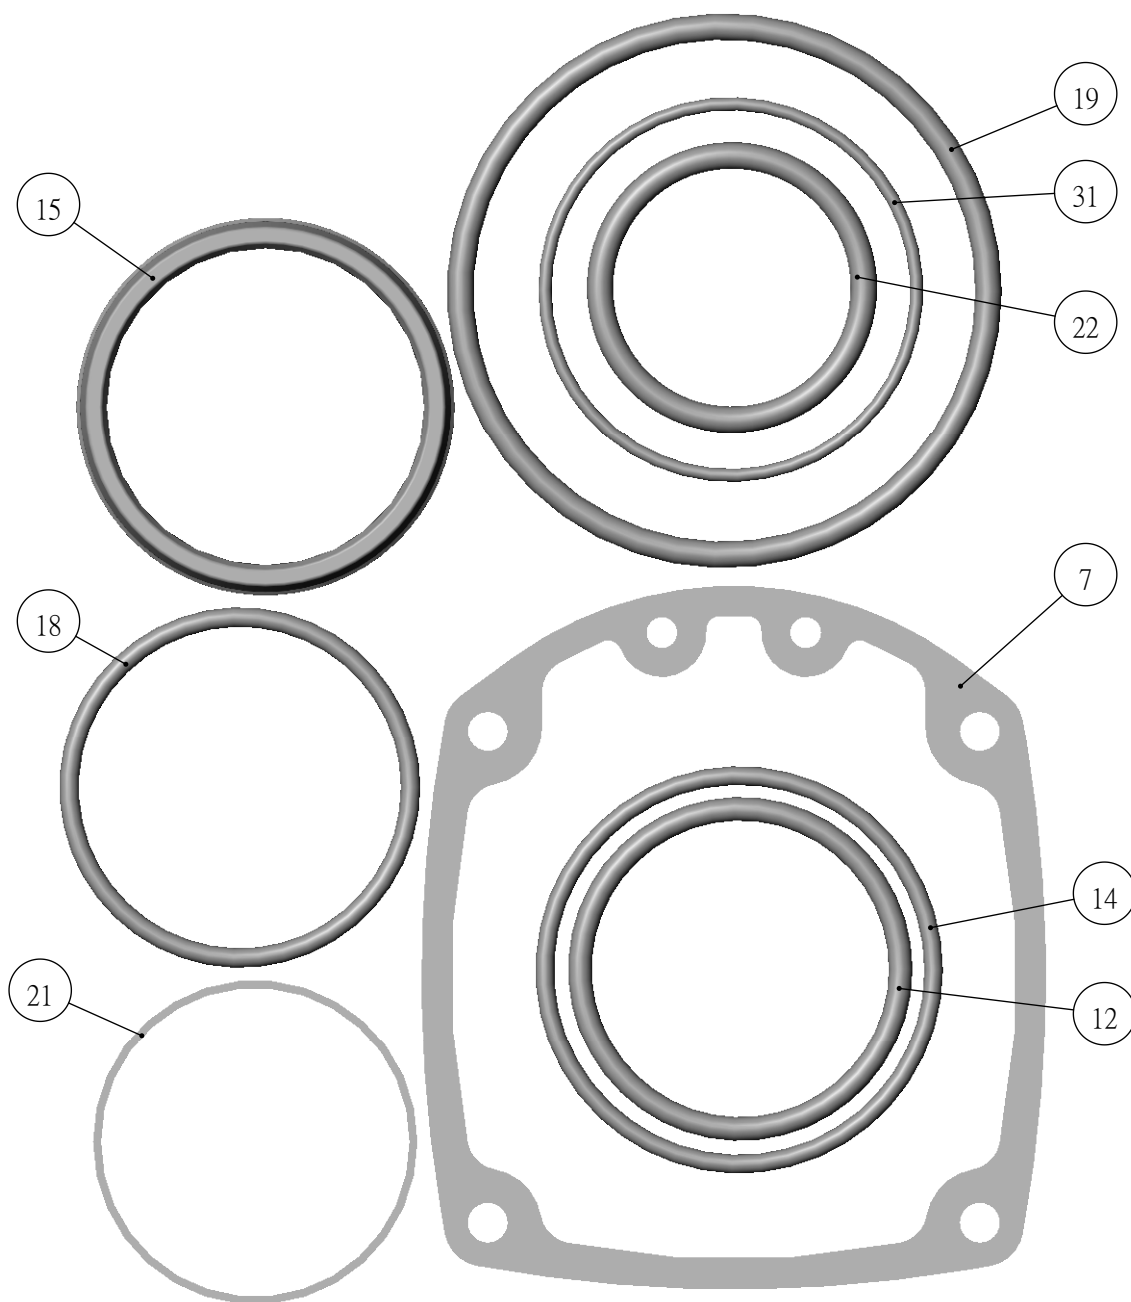

Part NO. 109419

Description Retail Kit SN402S2

Item No.	Part NO.	Description	Q'ty	Item No.	Part NO.	Description	Q'ty	Item No.	Part NO.	Description	Q'ty
7	100952	Seal, Cylinder Cap	1	21	100948	Seal, Check	1				
12	100940	O-Ring	1	22	101910	O-Ring	1				
14	100941	O-Ring	2	31	100643	O-Ring	1				
15	100943	Seal, Cylinder	1								
18	100944	O-Ring	1								
19	100947	O-Ring	1								

Retail Kit

10mm 20mm